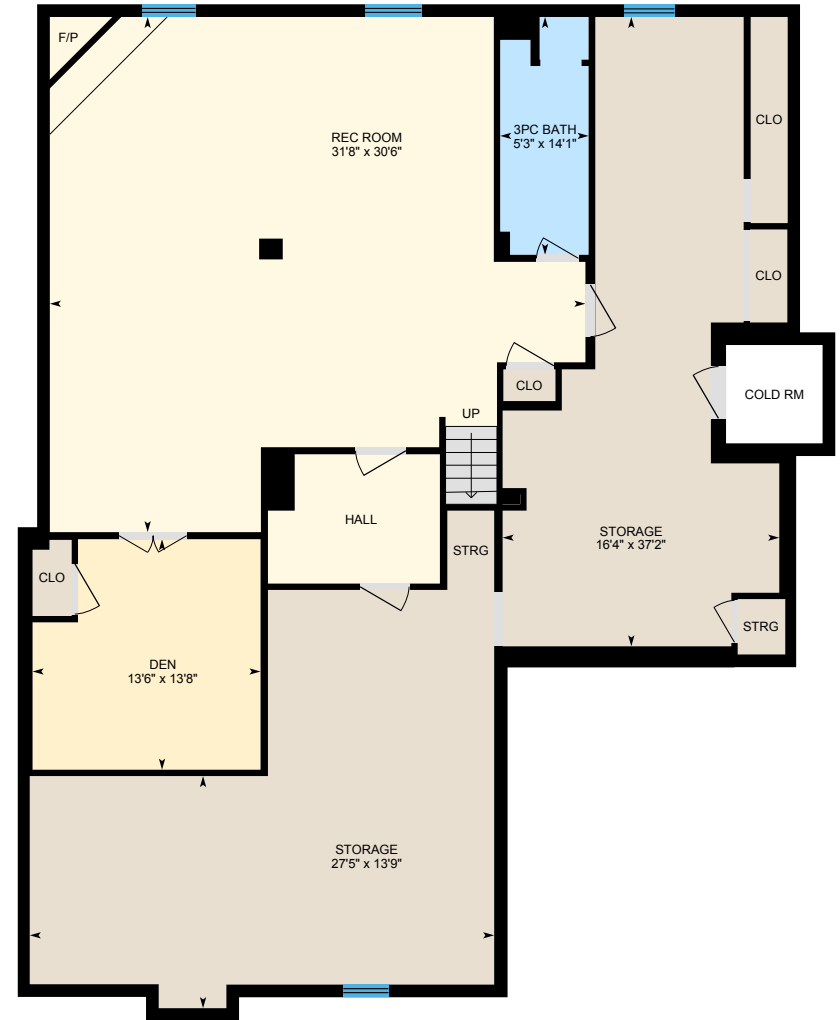

251 Foxridge Dr, Hamilton, ON

Main Building: Total Exterior Area Above Grade 2327.21 sq ft

Main Floor
Exterior Area 2327.21 sq ft

Basement (Below Grade)
Exterior Area 2319.58 sq ft