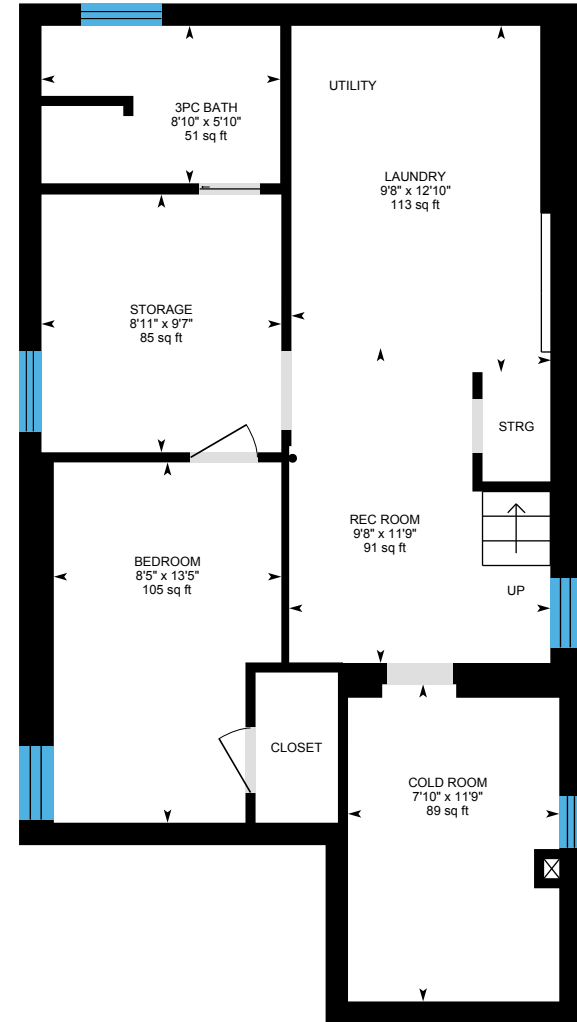

# 111 South Oval, Hamilton, ON

Main Building: Total Exterior Area Above Grade 1520.01 sq ft

**Main Floor**  
Exterior Area 657.32 sq ft

**2nd Floor**  
Exterior Area 564.20 sq ft

# 111 South Oval, Hamilton, ON

Main Building: Total Exterior Area Above Grade 1520.01 sq ft

**3rd Floor**  
Exterior Area 298.50 sq ft

**Basement (Below Grade)**  
Exterior Area 95.56 sq ft