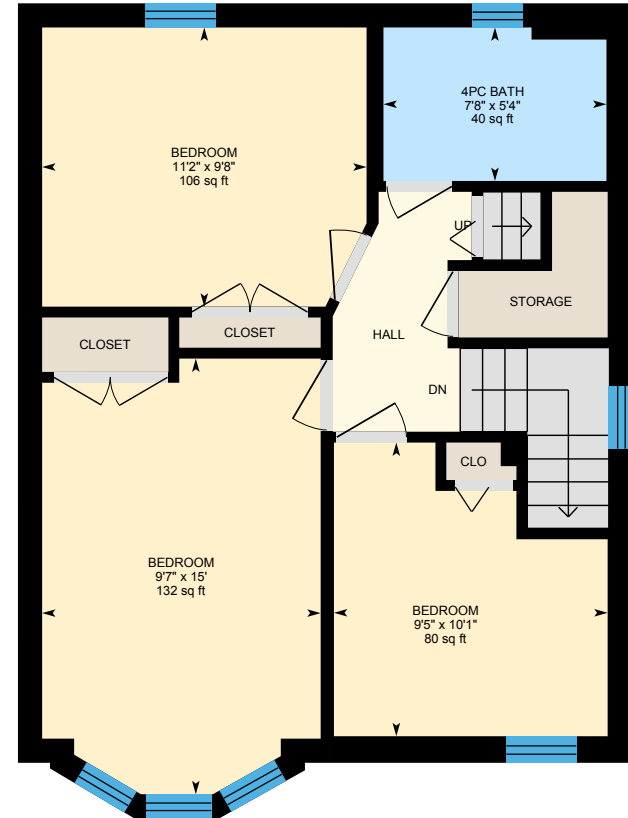

# 111 South Oval, Hamilton, ON

Main Building: Total Exterior Area Above Grade 1520.01 sq ft

**Main Floor**  
Exterior Area 657.32 sq ft

**2nd Floor**  
Exterior Area 564.20 sq ft

# 111 South Oval, Hamilton, ON

Main Building: Total Exterior Area Above Grade 1520.01 sq ft

**3rd Floor**  
Exterior Area 298.50 sq ft

**Basement (Below Grade)**  
Exterior Area 95.56 sq ft