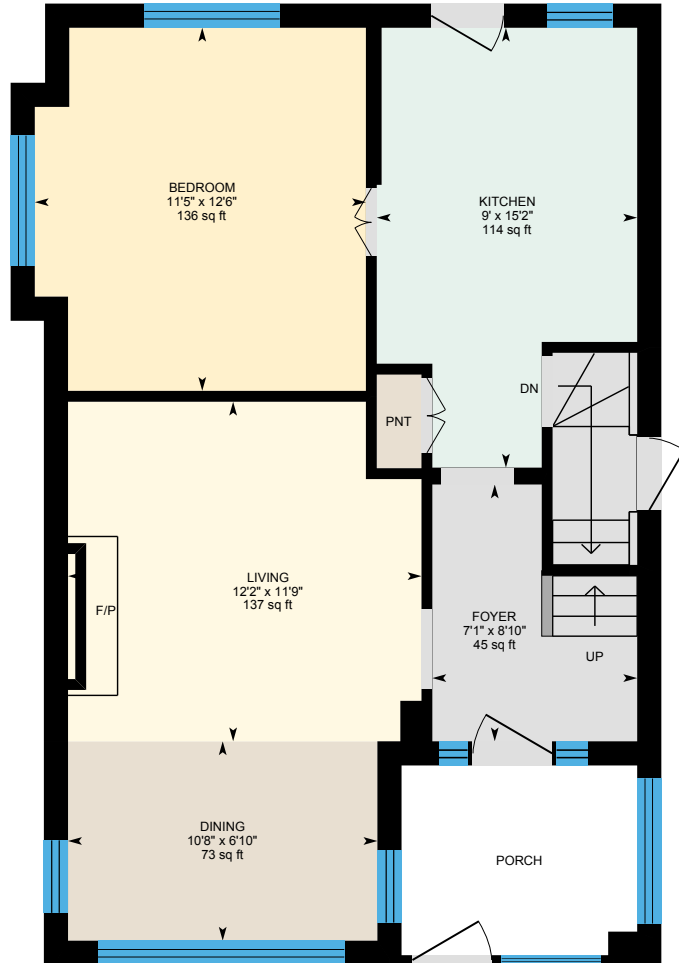

# 111 South Oval, Hamilton, ON

Main Building: Total Exterior Area Above Grade 1520.01 sq ft

**Main Floor**  
Exterior Area 657.32 sq ft

**2nd Floor**  
Exterior Area 564.20 sq ft

# 111 South Oval, Hamilton, ON

Main Building: Total Exterior Area Above Grade 1520.01 sq ft

**3rd Floor**  
Exterior Area 298.50 sq ft

**Basement (Below Grade)**  
Exterior Area 95.56 sq ft