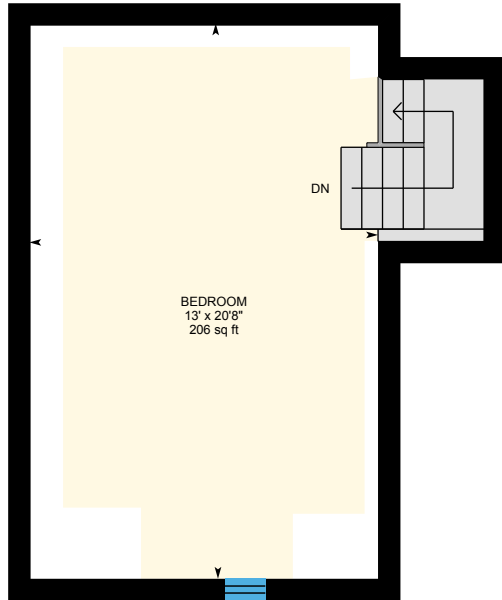

# 111 South Oval, Hamilton, ON

Main Building: Total Exterior Area Above Grade 1520.01 sq ft

**Main Floor**  
Exterior Area 657.32 sq ft

**2nd Floor**  
Exterior Area 564.20 sq ft

# 111 South Oval, Hamilton, ON

Main Building: Total Exterior Area Above Grade 1520.01 sq ft

**3rd Floor**  
Exterior Area 298.50 sq ft

**Basement (Below Grade)**  
Exterior Area 95.56 sq ft